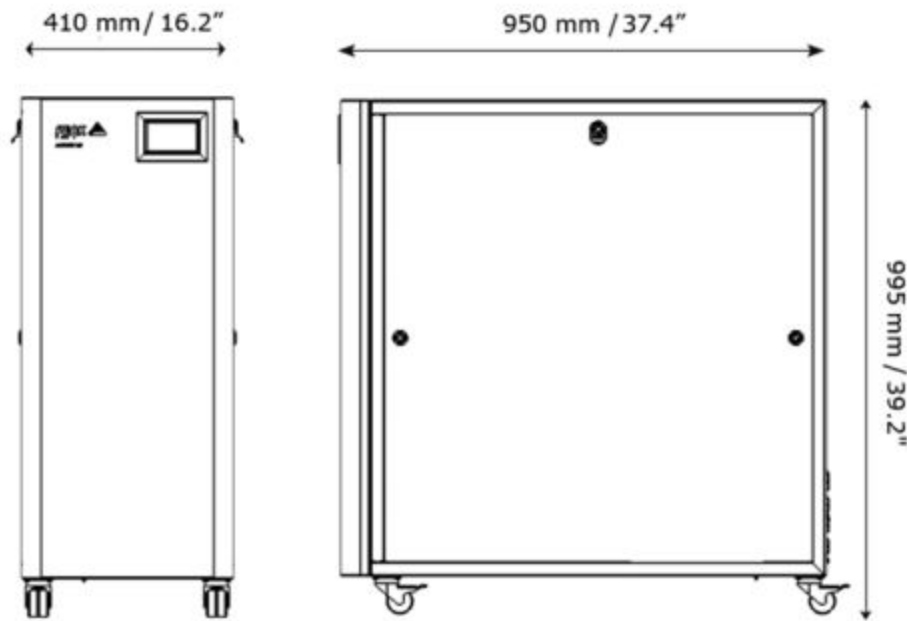

Accreditations: CE, CSA

Dimensions & weight

Size (HxWxD) mm: 995 x 410 x 950 mm

Size (HxWxD) Inches: 39.2 x 16.1 x 37.4 inches

Service Requirements

12 months - InfinityXE60 Series Annual Maintenance Kit

4 years - InfinityXE60 Series 4-year Maintenance Kit